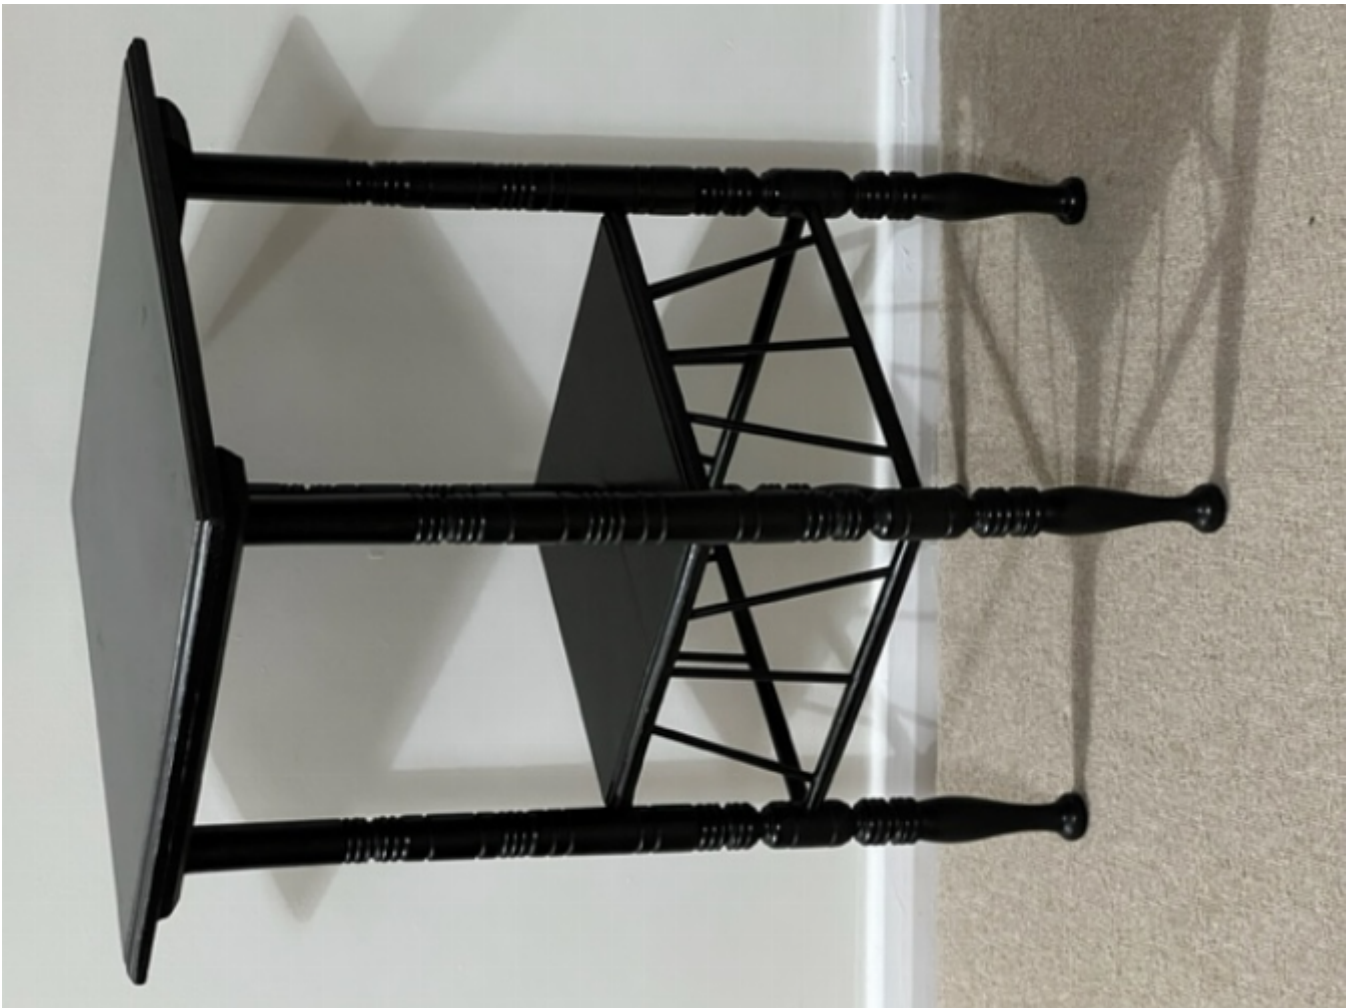

# ADAM WYLIE

FURNITURE & WORKS OF ART

An ebonised occasional table in the style of E. W. Godwin circa 1880.

Sold

REF: 1014

Height: 65 cm (25.6")

Width: 43 cm (16.9")

Depth: 43 cm (16.9")

## Description

An ebonised beach occasional table, circa 1880. In the manner of E.W. Godwin, with elegant turned legs and angled brackets on bun feet in the Egyptian style. FREE DELIVERY TO MAINLAND ENGLAND AND WALES