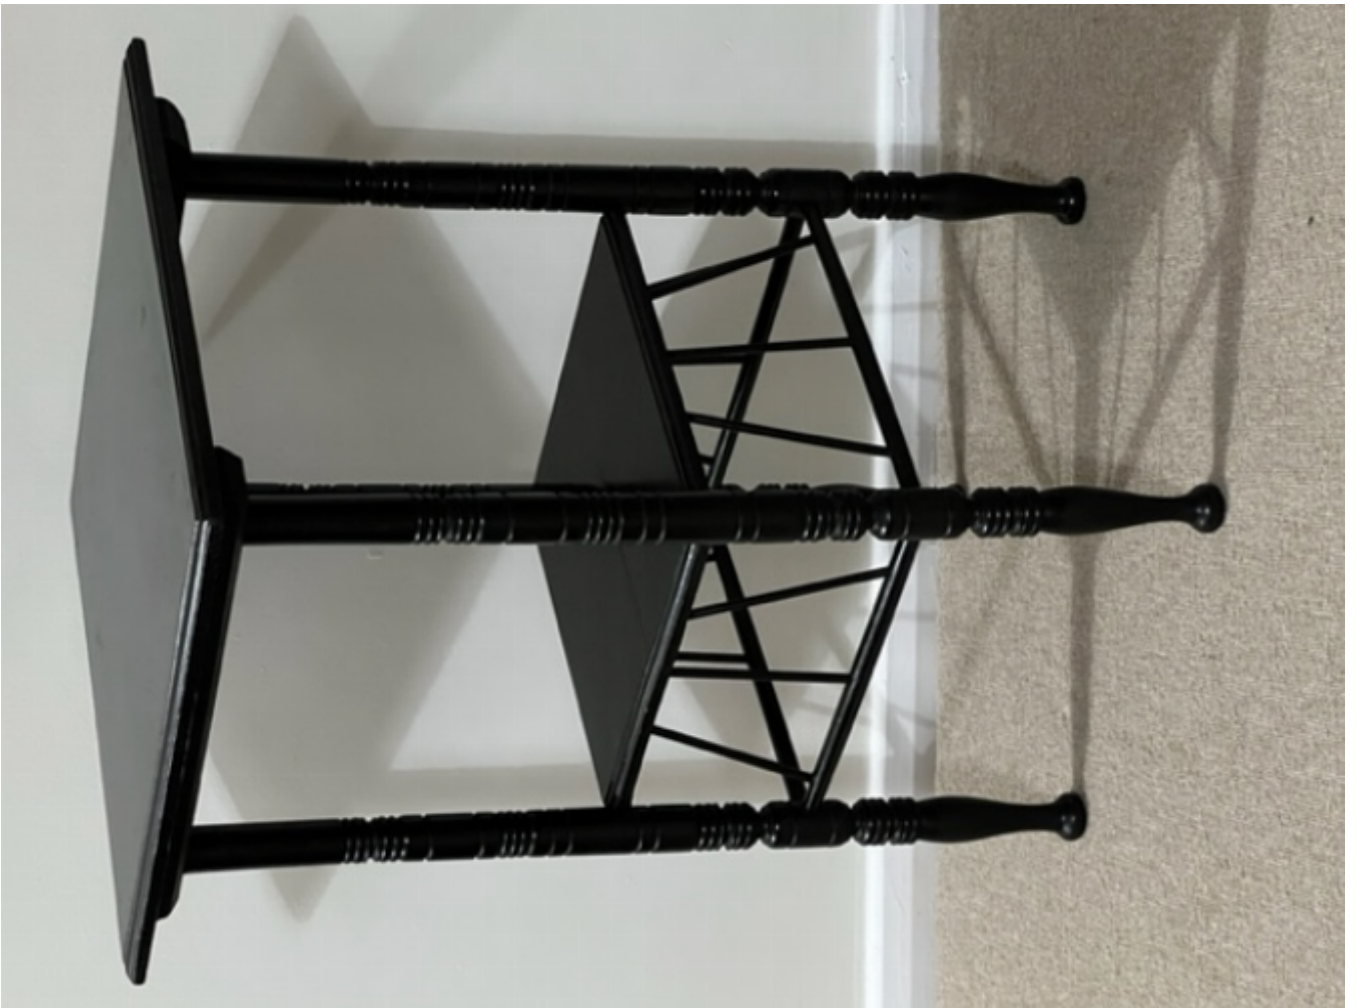

# ADAM WYLIE

FURNITURE & WORKS OF ART

An ebonised occasional table in the style of E. W. Godwin circa 1880.

Sold

REF: 1014

Height: 65 cm (25.6")

Width: 43 cm (16.9")

Depth: 43 cm (16.9")

## Description

An ebonised beach occasional table, circa 1880. In the manner of E.W. Godwin, with elegant turned legs and angled brackets on bun feet in the Egyptian style. FREE DELIVERY TO MAINLAND ENGLAND AND WALES