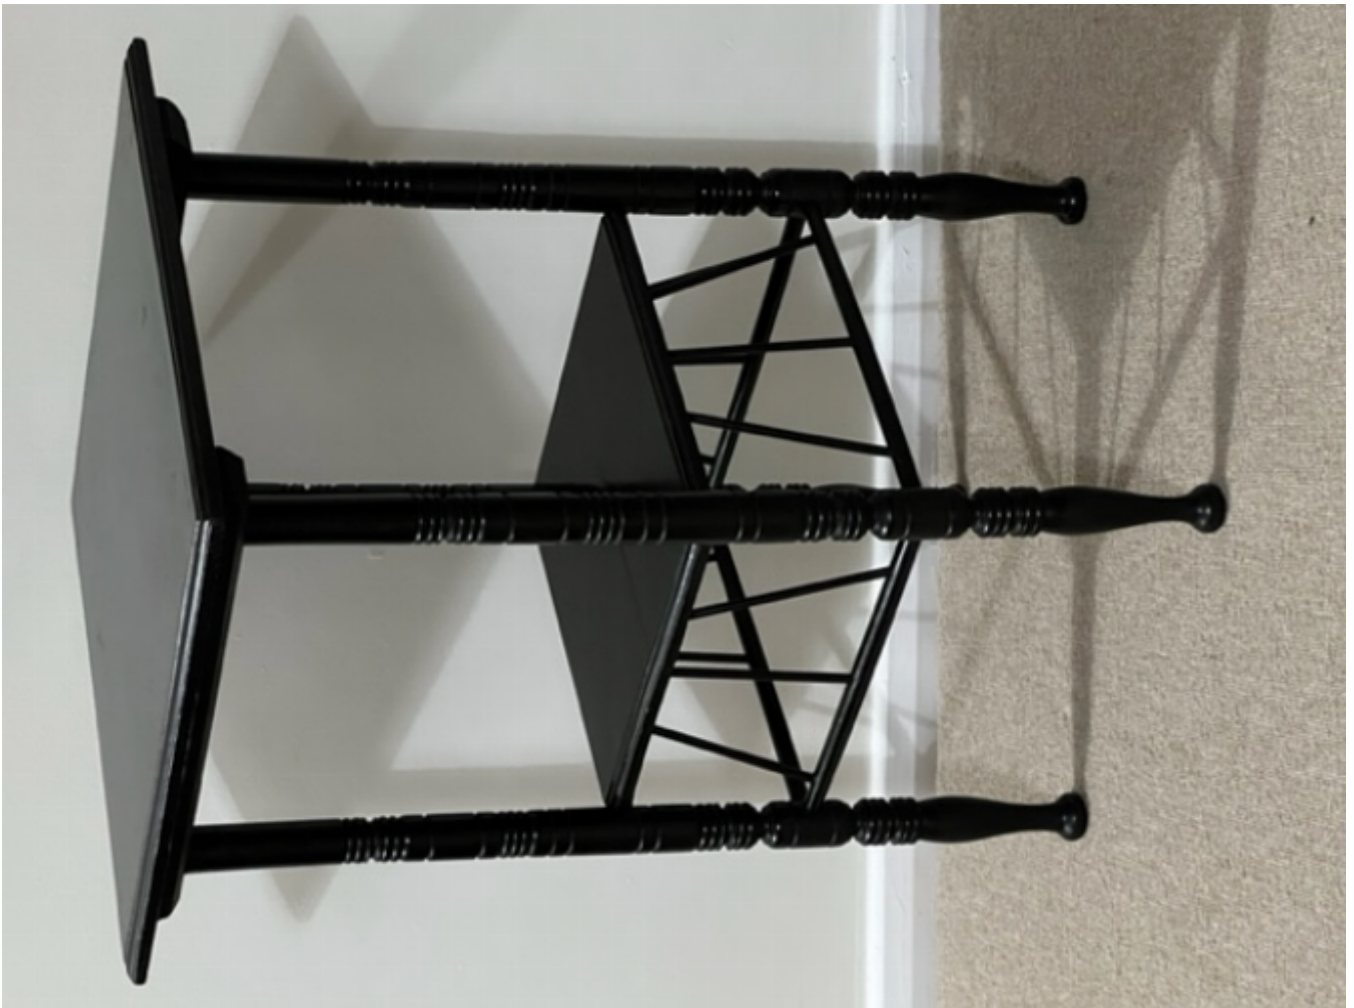

ADAM WYLIE

FURNITURE & WORKS OF ART

An ebonised occasional table in the style of E. W. Godwin circa 1880.

Sold

REF: 1014

Height: 65 cm (25.6")

Width: 43 cm (16.9")

Depth: 43 cm (16.9")

Description

An ebonised beach occasional table, circa 1880. In the manner of E.W. Godwin, with elegant turned legs and angled brackets on bun feet in the Egyptian style. FREE DELIVERY TO MAINLAND ENGLAND AND WALES