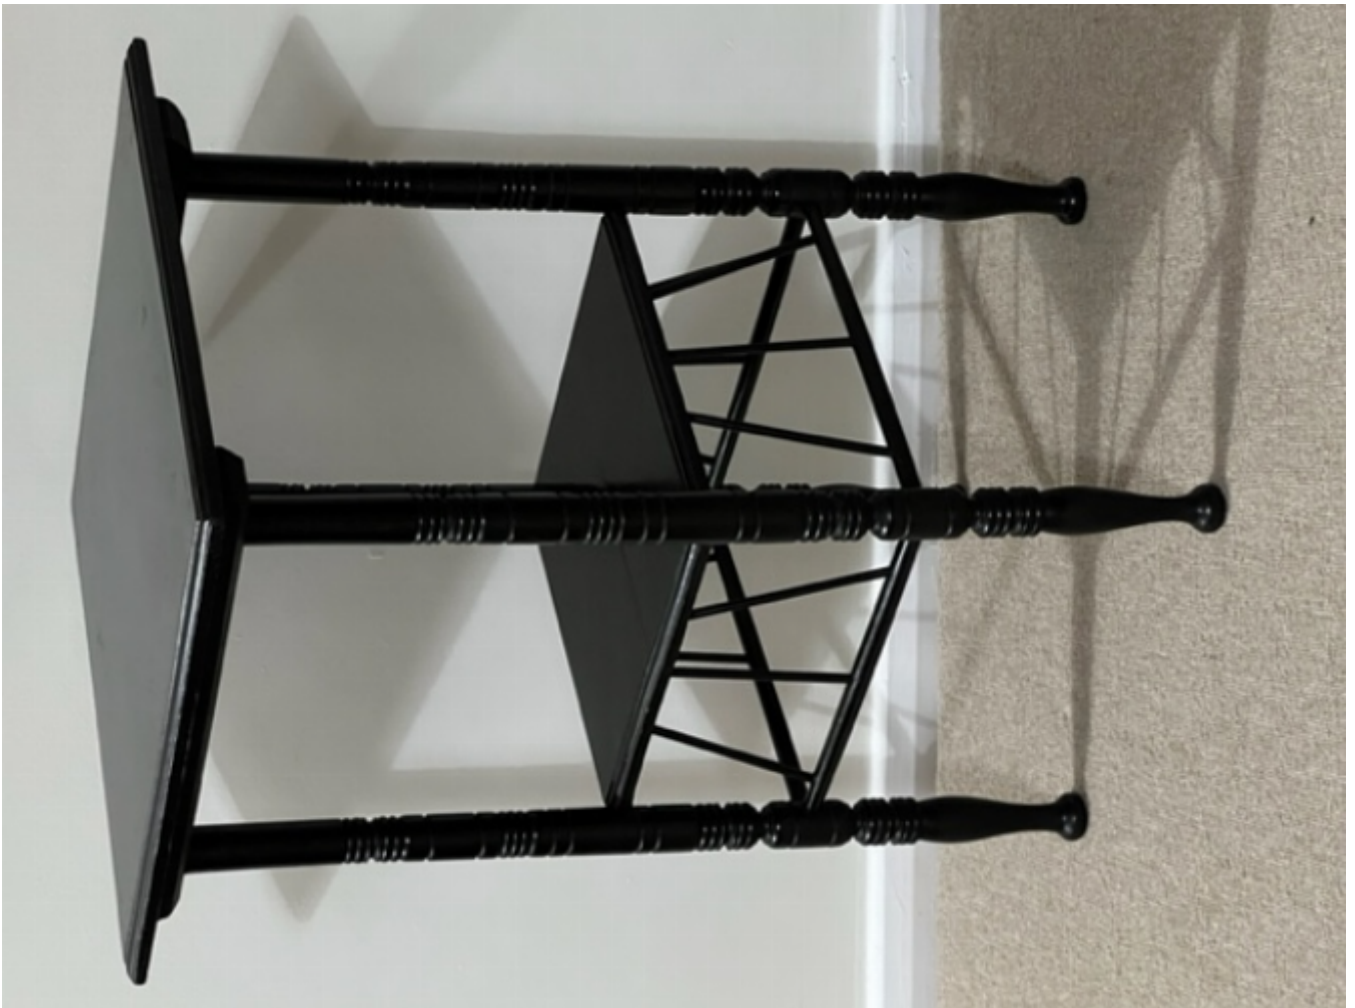

# ADAM WYLIE

FURNITURE & WORKS OF ART

An ebonised occasional table in the style of E. W. Godwin circa 1880.

Sold

REF: 1014

Height: 65 cm (25.6")

Width: 43 cm (16.9")

Depth: 43 cm (16.9")

## Description

An ebonised beach occasional table, circa 1880. In the manner of E.W. Godwin, with elegant turned legs and angled brackets on bun feet in the Egyptian style. FREE DELIVERY TO MAINLAND ENGLAND AND WALES