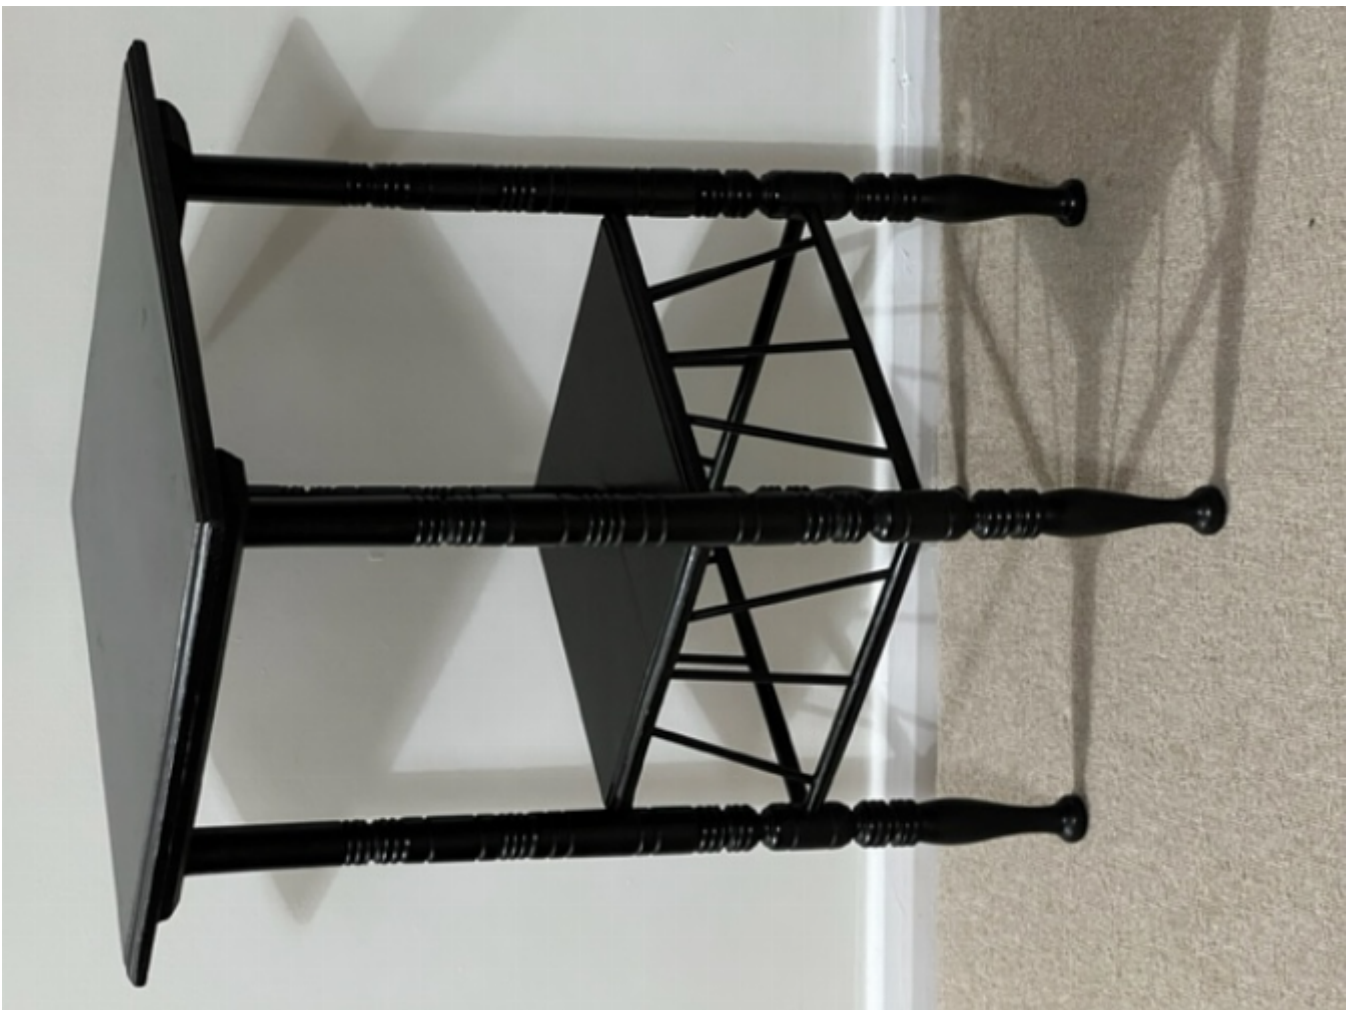

ADAM WYLIE

FURNITURE & WORKS OF ART

An ebonised occasional table in the style of E. W. Godwin circa 1880.

Sold

REF: 1014

Height: 65 cm (25.6")

Width: 43 cm (16.9")

Depth: 43 cm (16.9")

Description

An ebonised beach occasional table, circa 1880. In the manner of E.W. Godwin, with elegant turned legs and angled brackets on bun feet in the Egyptian style. FREE DELIVERY TO MAINLAND ENGLAND AND WALES